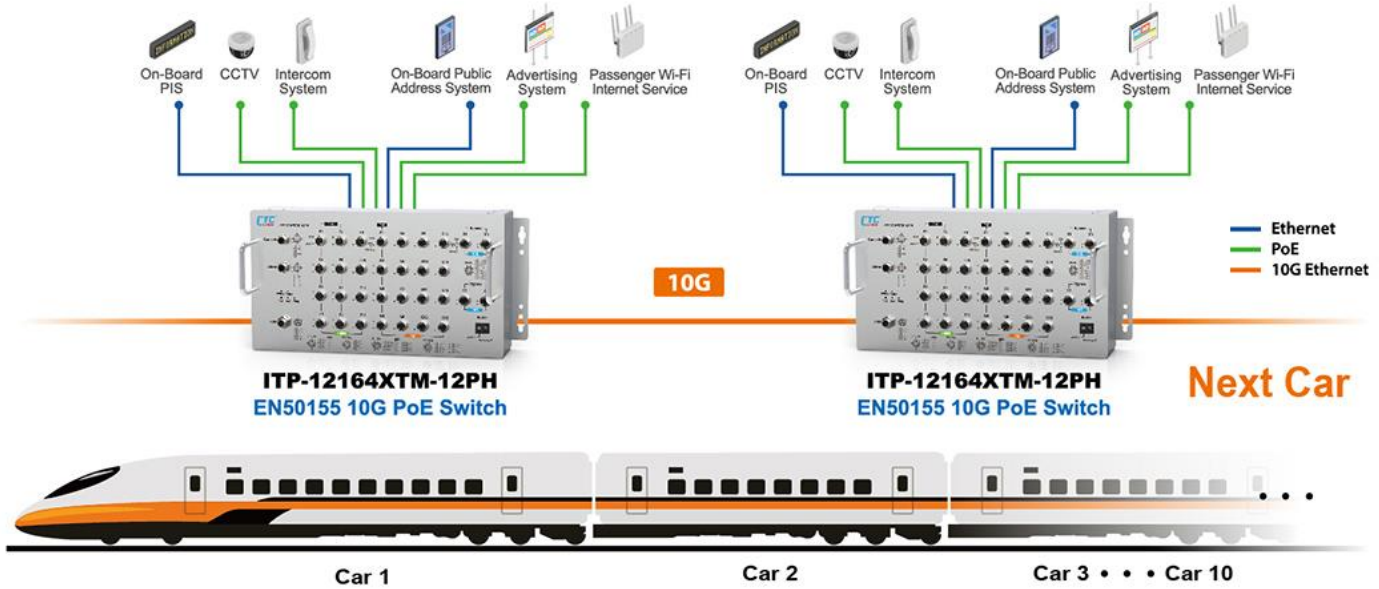

Application

Press Contact:

CTC Union Technologies Co., Ltd

TEL: +886-2-2659-1021

FAX: +886-2-2659-0237

Marketing Dept.: Marc Yang & Mego Cheng

Email: marketing@ctcu.com

About CTC Union

Established in 1993, CTC Union Technologies is a specialized network communication products manufacturer with ISO 9001 and ISO 14001 certifications, its own product R&D team and production plants. The software development system follows the security management standard **IEC62443** to enhance the security protection of our products that are used in many industries. In the spirit of continuous innovation and R&D, CTC Union Technologies provides a full range of high-quality, reliable, heavy-duty and heat-resistant products, including Industrial Ethernet, PoE, **EN50155** and **E-Mark** certified switches. With more than 30 years of experience in designing telecom products under its belt and driven by leading-edge technology and high-quality service, CTC Union Technologies has become a leading supplier of network access switching equipment and FTTx solutions worldwide.